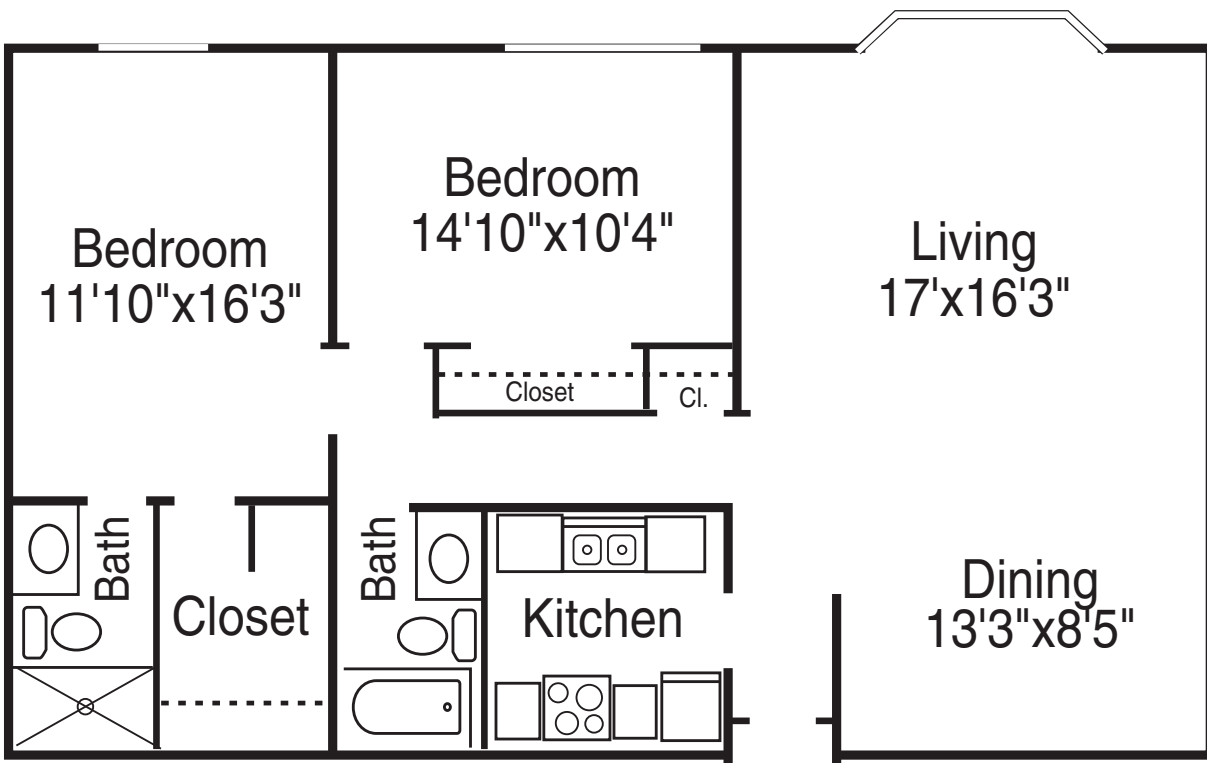

## Magnolia

Two Bedroom, Two Bath  
1,065 sq. ft.

*These are typical floor plans but may not be to scale.*